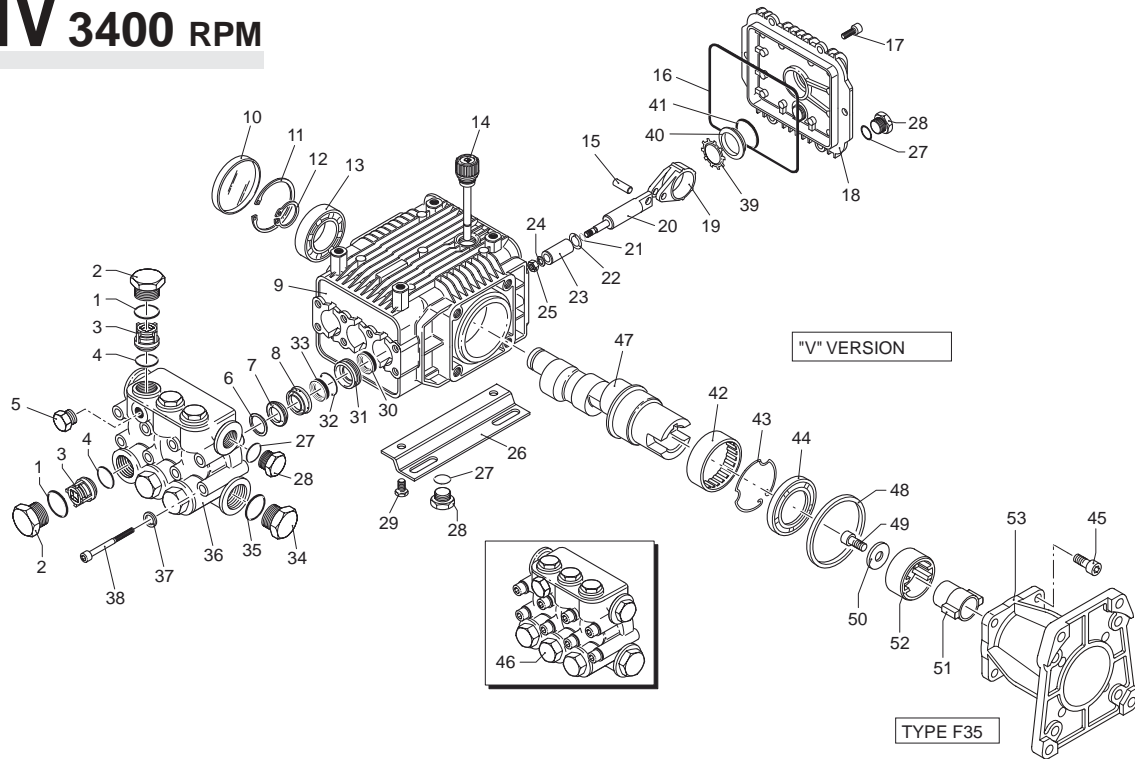

GXMV 3400 RPM

Pos.	Code	Description	Qty.
1	960160	O-Ring	6
1	1260162	Valve cap	6
1	1260162T	Valve cap 1/4" threaded	1
1	1260163	Valve cap 1/8" threaded	1
3	1269050	Complete valve	6
4	880830	O-Ring	6
5	620301	Plug 1/8G	1
6	1780130	Support ring	3
7	1260130	High pressure packing	3
8	1780090	Piston guide	3
9	1780010	Pump body	1
10	1266740	Side cover seal	1
11	1260790	Circlip	1
12	1780550	Snap ring	1
13	1780490	Bearing	1
14	880130	Oil cap	1
15	1780050	Piston pin	3
16	1780510	O-Ring	1
17	1200430	Bolt	6
18	1789010	Complete cover	1
19	1780040	Con rod	3
20	1780060	Guiding piston	3
21	480480	O-Ring	3
22	1260091	Slinger	3
23	1780070	Piston	3
24	1260100	Piston washer	3
25	1260110	Nut	3
26	1380141	Base	2
27	740290	O-Ring	3
28	1980740	3/8" G plug	3
29	1260470	Bolt	4
30	1260460	Oil seal	3
31	1780100	Rear piston guide	3
32	770260	O-Ring	3
33	1260440	Low pressure seal	3
34	820361	Brass plug 1/2G	1
35	180101	O-Ring	1
36	1780380	Head	1
37	1381550	Washer	8
38	1322730	Head bolt	8
39	1260430	Snap ring	1
40	1260250	Oil sight glass	1
41	1140450	O-Ring	1

Pos.	Code	Description	Qty.
42	1321190	Bearing	1
43	1321080	Snap ring	1
44	480671	Oil seal	1
45	180030	Bolt	4
46	1789200	Complete pump head	1
47	1781010	Hollow shaft	1
48	1780430	Bushing	1
49	620440	Bolt	1
50	2280450	Washer	1
51	2280410	Coupling	1
52	2280420	Coupling snap ring	1
53	2280430	Gas engine flange	1

Legend

Ø15
GXMV4G30

Repair Kits

Water Seals		Valves		Pistons		Oil Seals	
Kit 2741		Kit 1864		Kit 2544		Kit 2787	
Pos.	Qty.	Pos.	Qty.	Pos.	Qty.	Pos.	Qty.
7	3	3	6	21	3	10	3
32	3	4	6	22	3	16	1
33	3			23	3	30	1
				24	3	44	1
				25	3		

Support Rings

Kit 2740

Pos. Qty.

6 3

Special Parts

Code	Description	Qty.
2776	Viton water seals Ø15	1